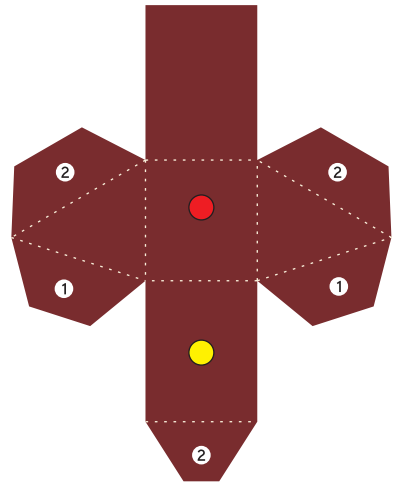

EMBER
Firefox 4 - Papertoy

Legend:

- : glue
- : insert & glue
- : cut line
- - - : fold line

Firefox 4 Mascot Papertoy
3 A4 size sheets