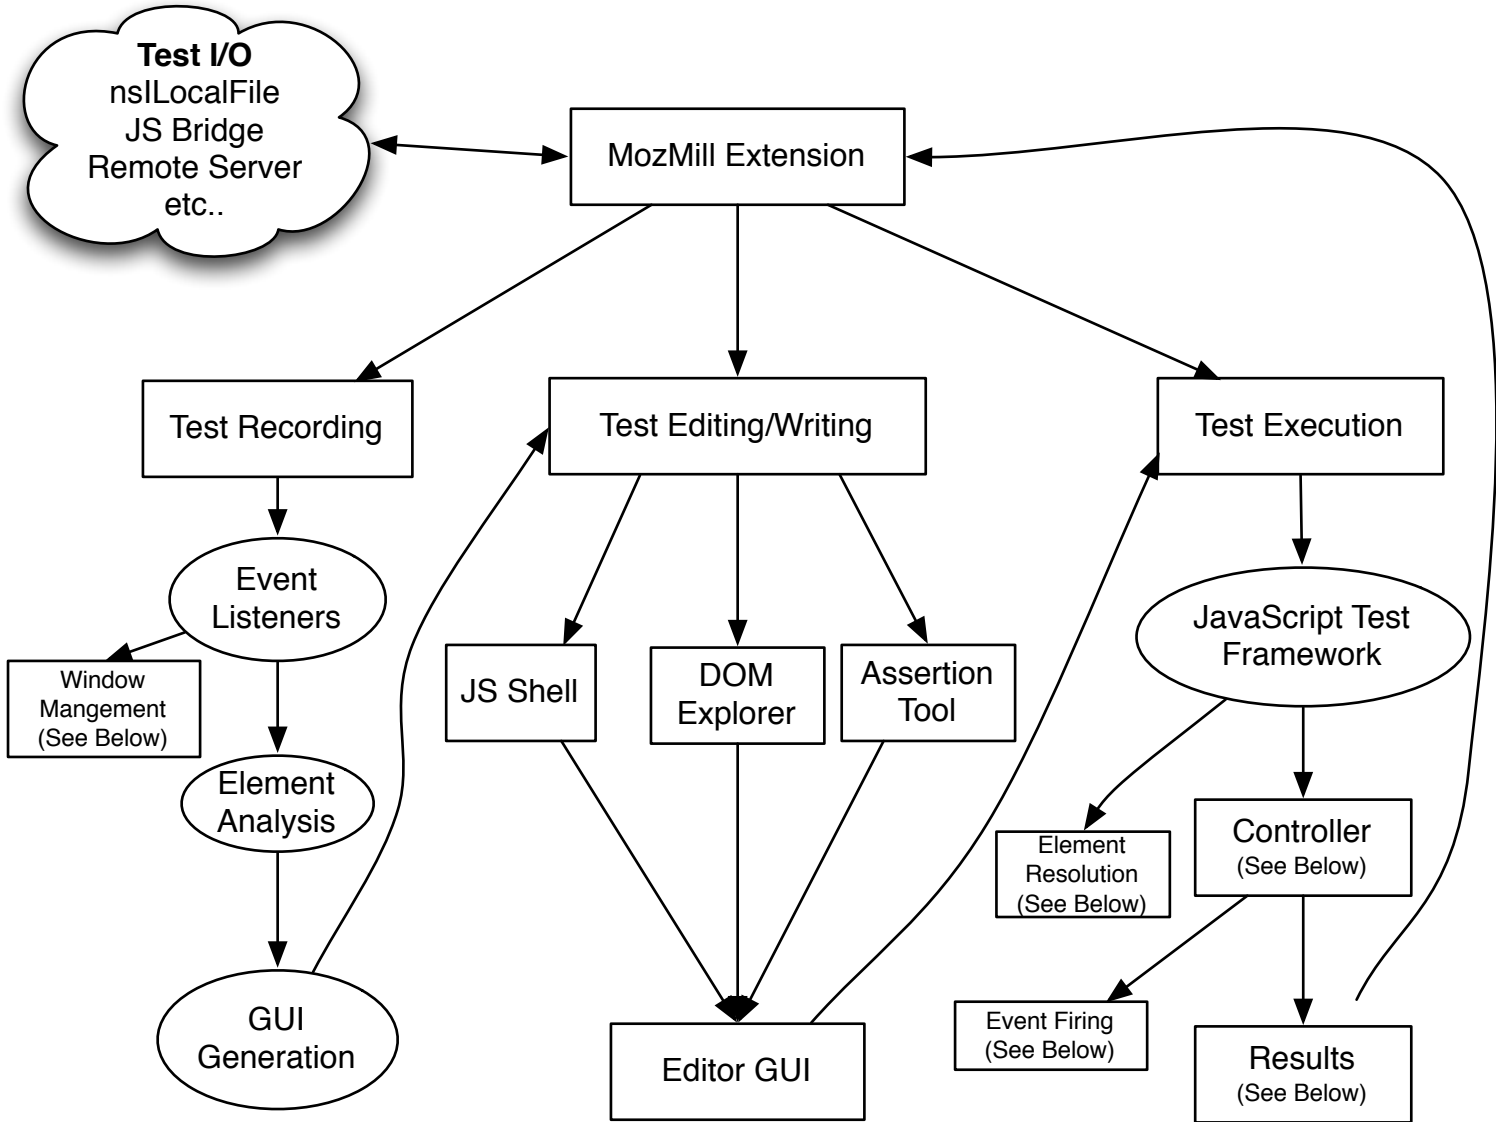

MozMill Functional Test Automation Extension

Test writing docs: <http://windmill.osafoundation.org/trac/wiki/BookChapter-4-3-JavascriptTests>

Shared Components

Element Resolution
ID
Name
XPath
JSID
Reg Ex

Window Management
nsIWindowMediaListener
onOpenWindow
onCloseWindow

Results
Pass/Fail
Performance
Metrics

Controller
key events
mouse events
focus events
load/unload
drag drop
waits
assertions
browser navigation

Event Firing
Chrome
Standard DOM

Commands
Extensions
Variable Mgmt
State
Exec JS
Set Options