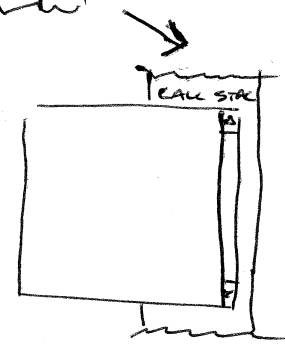

CONFIRMATION THAT WE'RE ATTACHED TO A REMOTE VM

INDICATES WHETHER REMOTE VM IS RUNNING OR PAUSED

RESUME, STEP OVER, STEP INTO, AND STEP OUT

SHOULD THESE EXPAND ON MOUSE-OVER / FOCUS?

MAYBE EXPANSION TRIGGERED BY EXPLICIT REQUEST? (E.G., AN ICON LIKE THIS APPEARS ON HOVER...)

LOOKS + BEHAVES CONSISTENTLY W/ BESPIN COMMAND LINE