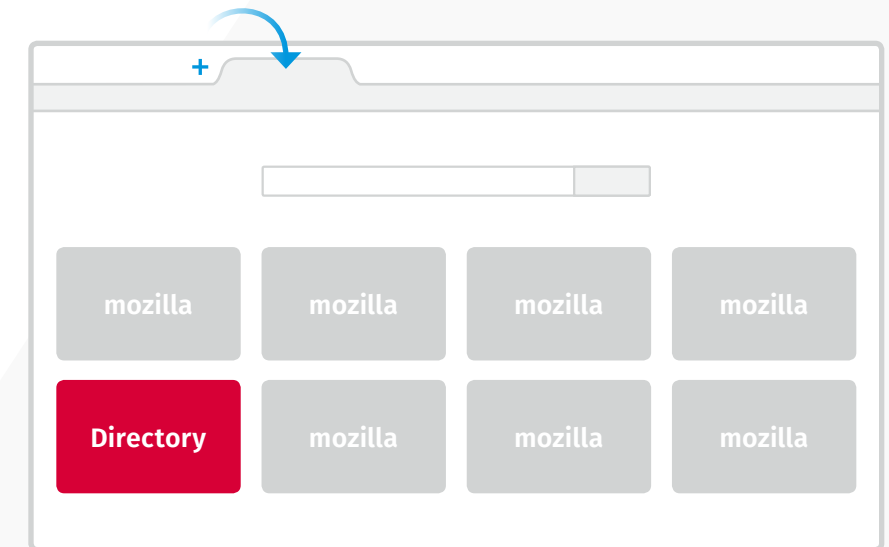

Directory Tiles: Overview

When launching a “New Tab” in Firefox, the user will see a grid of “Tiles” beneath the search bar. Over time, these tiles become links to the user’s top destinations on the Web. First-time users, however, won’t have any browsing history. To get them started on their journey, New Tab will display promoted content for Mozilla properties, such as Firefox for Android and Webmaker, as well as a “Directory Tile” featuring a partner site.

Example: Default

Example: Rollover

- 1 **Static state:** By default, a Directory Tile will show an image that contains a message from the partner.
- 2 **Labels:** A “Featured” tag is displayed below the Directory Tile, along with the site name and related interest category.

- 3 **Rollover states:** When a user rolls over the Directory Tile, partners may choose to display a logo, another message, or the title of a featured content page.
- 4 **Controls:** A user can pin, delete, or learn more about the featured site on rollover.

Directory Tiles: Creative Specifications

Technically, all we need to display your Directory Tile on New Tab are **two image files**. One image will be displayed by default (the “**static state**”), and another will be revealed when a user interacts with the tile (the “**rollover state**”). Below are the basic requirements for displaying an image for either state.