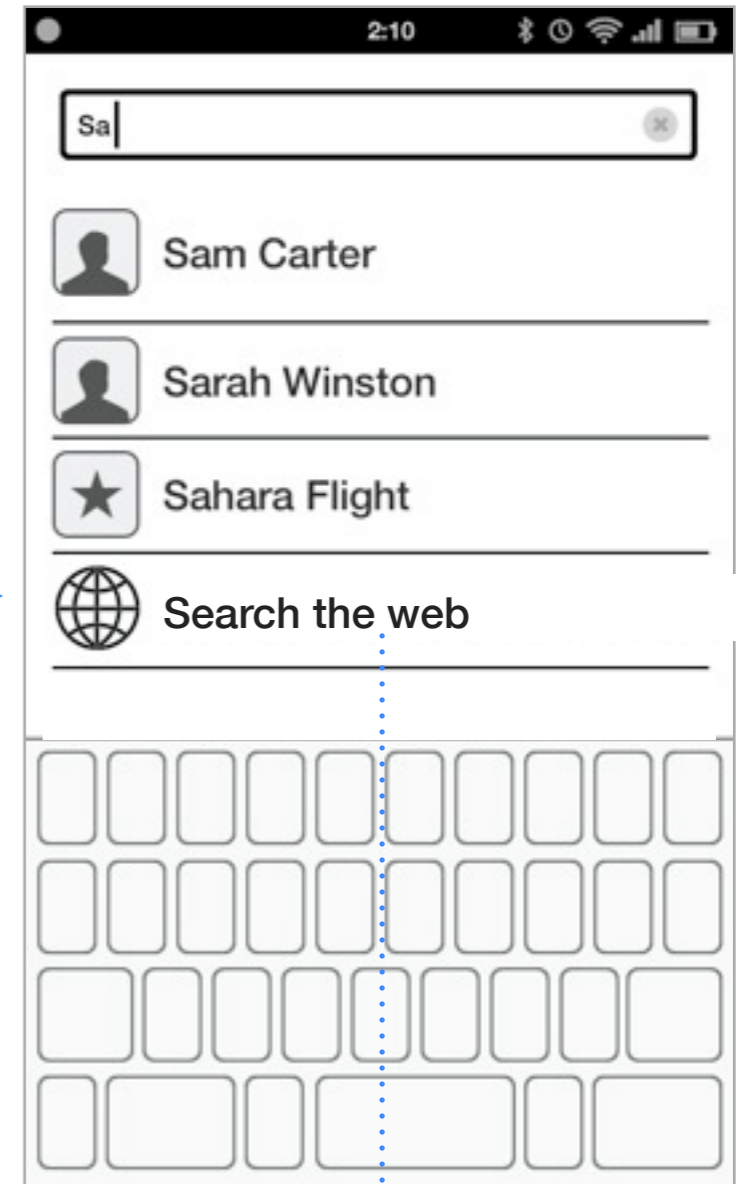

# Search component

The **Search component** enables users to search through items such as contacts and installed apps. Results are grouped by type, with contacts first. Auto-complete returns results instantly, as user types.

*(P1) User can access System search*

*User can initiate a web search.  
Opens default Browser and inputs string  
into default search engine.*